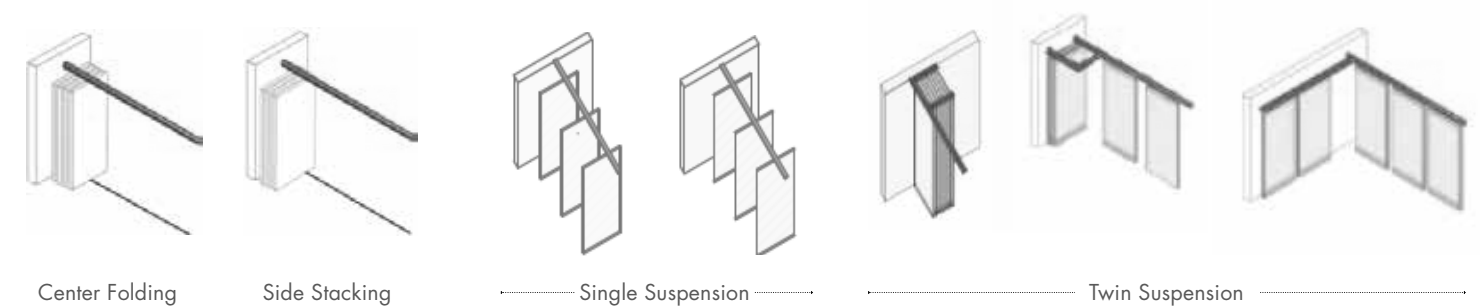

OPERABLE

Panels independently suspended with no floor track. Does require structure in ceiling.

FLOOR TRACK GUIDED

Continuously hinged with no need for overhead structural support.

VISTA
SINGLE GLAZED
FOLDING WALL
STC 35

CONCEALED HINGES

LOW PROFILE FLOOR TRACK

**VISTA SINGLE GLAZED
PIVOT WALL**
STC 35

MULTIPLE TRACK + STACKING OPTIONS

Configurations available for both Vista and Wave to stack with style.

WAVE

VISTA

**GRAPHICS +
WAY-FINDING**