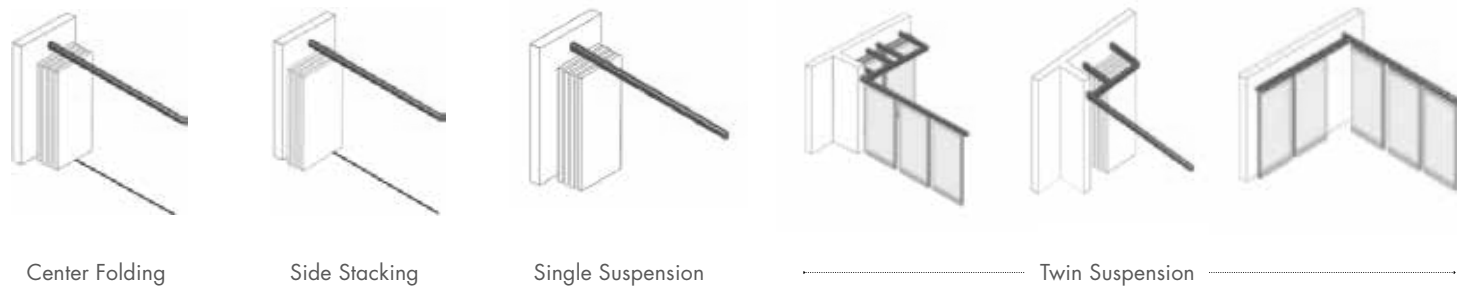

OPERABLE

Panels independently suspended with no floor track. Does require structure in ceiling.

FLOOR TRACK GUIDED

Continuously hinged with no need for overhead structural support.

VISTA
SINGLE GLAZED
FOLDING WALL
STC 35

CONCEALED HINGES

LOW PROFILE FLOOR TRACK

**VISTA SINGLE GLAZED
PIVOT WALL**
STC 35

MULTIPLE TRACK + STACKING OPTIONS

Configurations available for both Vista and Wave to stack with style.

WAVE

VISTA

**GRAPHICS +
WAY-FINDING**