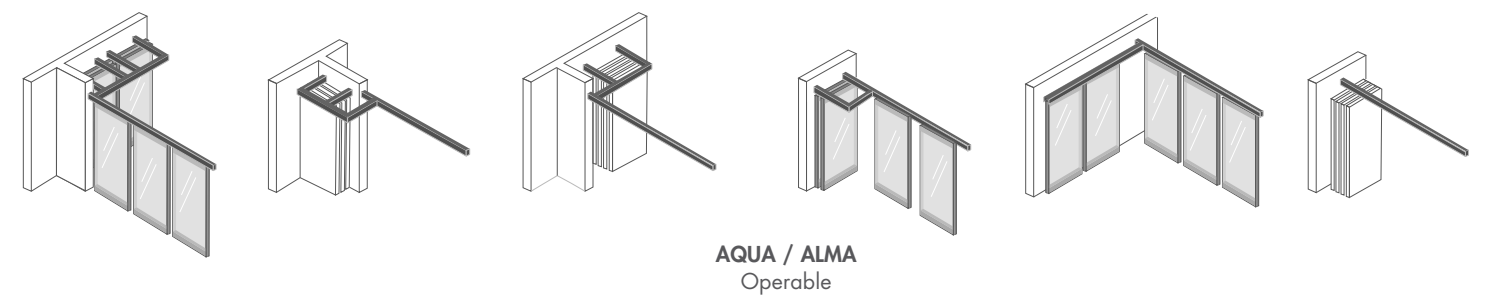

OPERABLE WALLS

DIGITAL COMPONENT CONSTRUCTION

MULTI-DIRECTIONAL

**ALMA SOLID (STC 47),
AQUA GLAZED (STC 44)
OR MIXED**

REACH NEW HEIGHTS
Up to 10M (36FT)

AQUA DOUBLE GLAZED WALL
STC 44

SUPERIOR ACOUSTICS

Automatic drop seals on the top and bottom not only secure the wall structurally in place, they also provide excellent insulation for superior acoustics. The floor drop seal also accommodates inconsistencies in the floor.

VARIETY OF PASSAGE OPTIONS

Telescopic panel
800 - 1250mm

Pass door panel
Double leaf

Glazed pass door
panel double leaf

Pass door
panel single leaf

Standard
solid panel

Glazed panel
800 - 1250mm

Glazed pass door
single leaf

MULTIPLE TRACK + STACKING OPTIONS

Two, three or four way modules to enable multiple track configurations for both Aqua and Alma.

**HUNDREDS OF FALKSKIN COLORS
AND FINISHES TO CHOOSE FROM**

**ELECTRICALLY CONTROLLED BLINDS
OR SWITCH GLASS**

Easily control your privacy at a click through touch pad or smart phone. Or program by time of day, light sensors or movement.

**WAVE DOUBLE GLAZED
FOLDING WALL**

STC 43

TOP HUNG

Continuously hinged independently suspended with no floor track. Does require structure in ceiling.