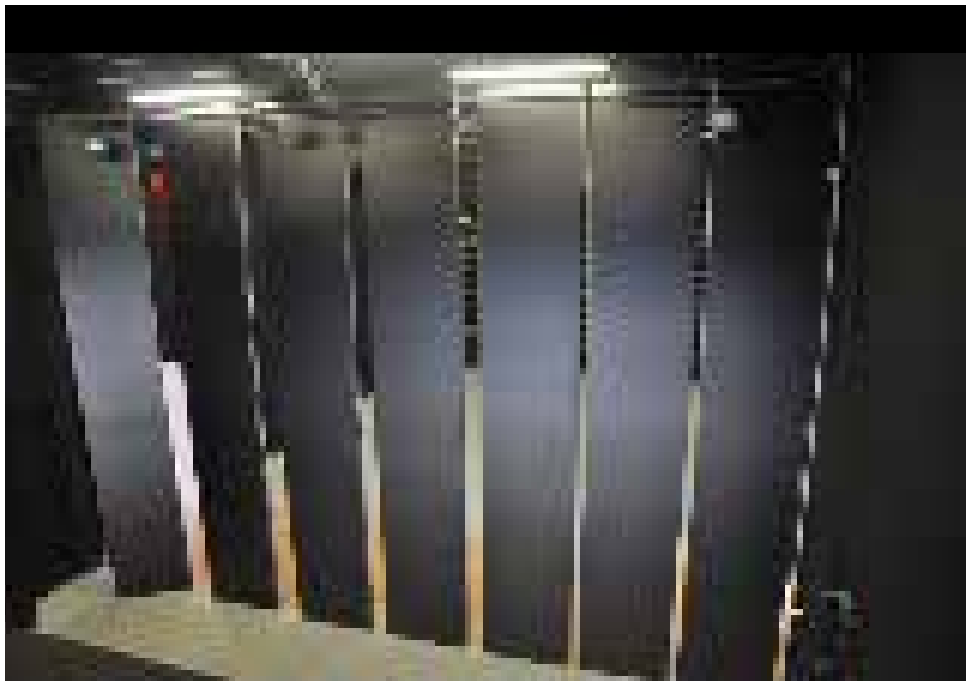

OPERABLE WALLS

DIGITAL COMPONENT CONSTRUCTION

MULTI-DIRECTIONAL

**ALMA SOLID (STC 47),
AQUA GLAZED (STC 44)
OR MIXED**

REACH NEW HEIGHTS
Up to 10M (36FT)

AQUA DOUBLE GLAZED WALL
STC 44

SUPERIOR ACOUSTICS

Automatic drop seals on the top and bottom not only secure the wall structurally in place, they also provide excellent insulation for superior acoustics. The floor drop seal also accommodates inconsistencies in the floor.

FULL AUTOMATIC

Neatly expand, divide and organize your panels by a programmable control outlet. At a touch of a button, this system allows remote parking in multiple layouts without the need for floor tracks or human interference.

SEMI AUTOMATIC

Designed for smooth operation and precision control, allowing the user to seamlessly expand or divide any space and automatically lock and seal in place with a switch.

MANUAL

This Quick-Lock system allows the user to move and lock the panels quickly, easily and safely after positioning.

LOW VOLTAGE ELECTRICAL

Housed in aluminum profiles to guarantee ease of operation, automatic seals are electronically activated and panels slide easily in place with uninterrupted and safe electrical flow between panels.